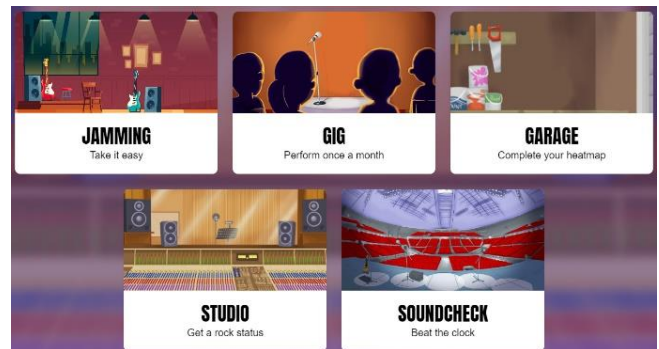

House Captains

Introducing our new House Captains:

Toone	Avah-Rose	Dharan	Eric	
Malala	Nashita	Lola-Rose	Poppy	
Farah	Tom	Lucas	Stanley	Lillian
Attenborough		Ameyaa	Harley	Rocco

Times Tables Rock Stars

It is the start of a new year and it's time to kickstart a fresh new approach to regular times tables practice in years 2-6. Your child's Studio speed and Heatmap have now been reset for the start of the new year and their account is ready to access. This term's TTRS homework, set on a Wednesday and due on a Monday, is to complete 10 minutes on Garage and 10 minutes on Studio each week and so their Heatmap and Studio speed will be updated in no time, reflecting their current achievements and areas to work on.

A date for your diary - Rock Stars Day returns on Friday 25 October.

Mrs Youngs

ASDA CashPot for Schools

If anyone shops at Asda and is able to download their app, they are offering cash to schools every time you shop. Just download their app and select our school - even if you do not shop, we still get £1 for everyone who signs up. This runs until the end of November. www.asda.com/cashpotforschools